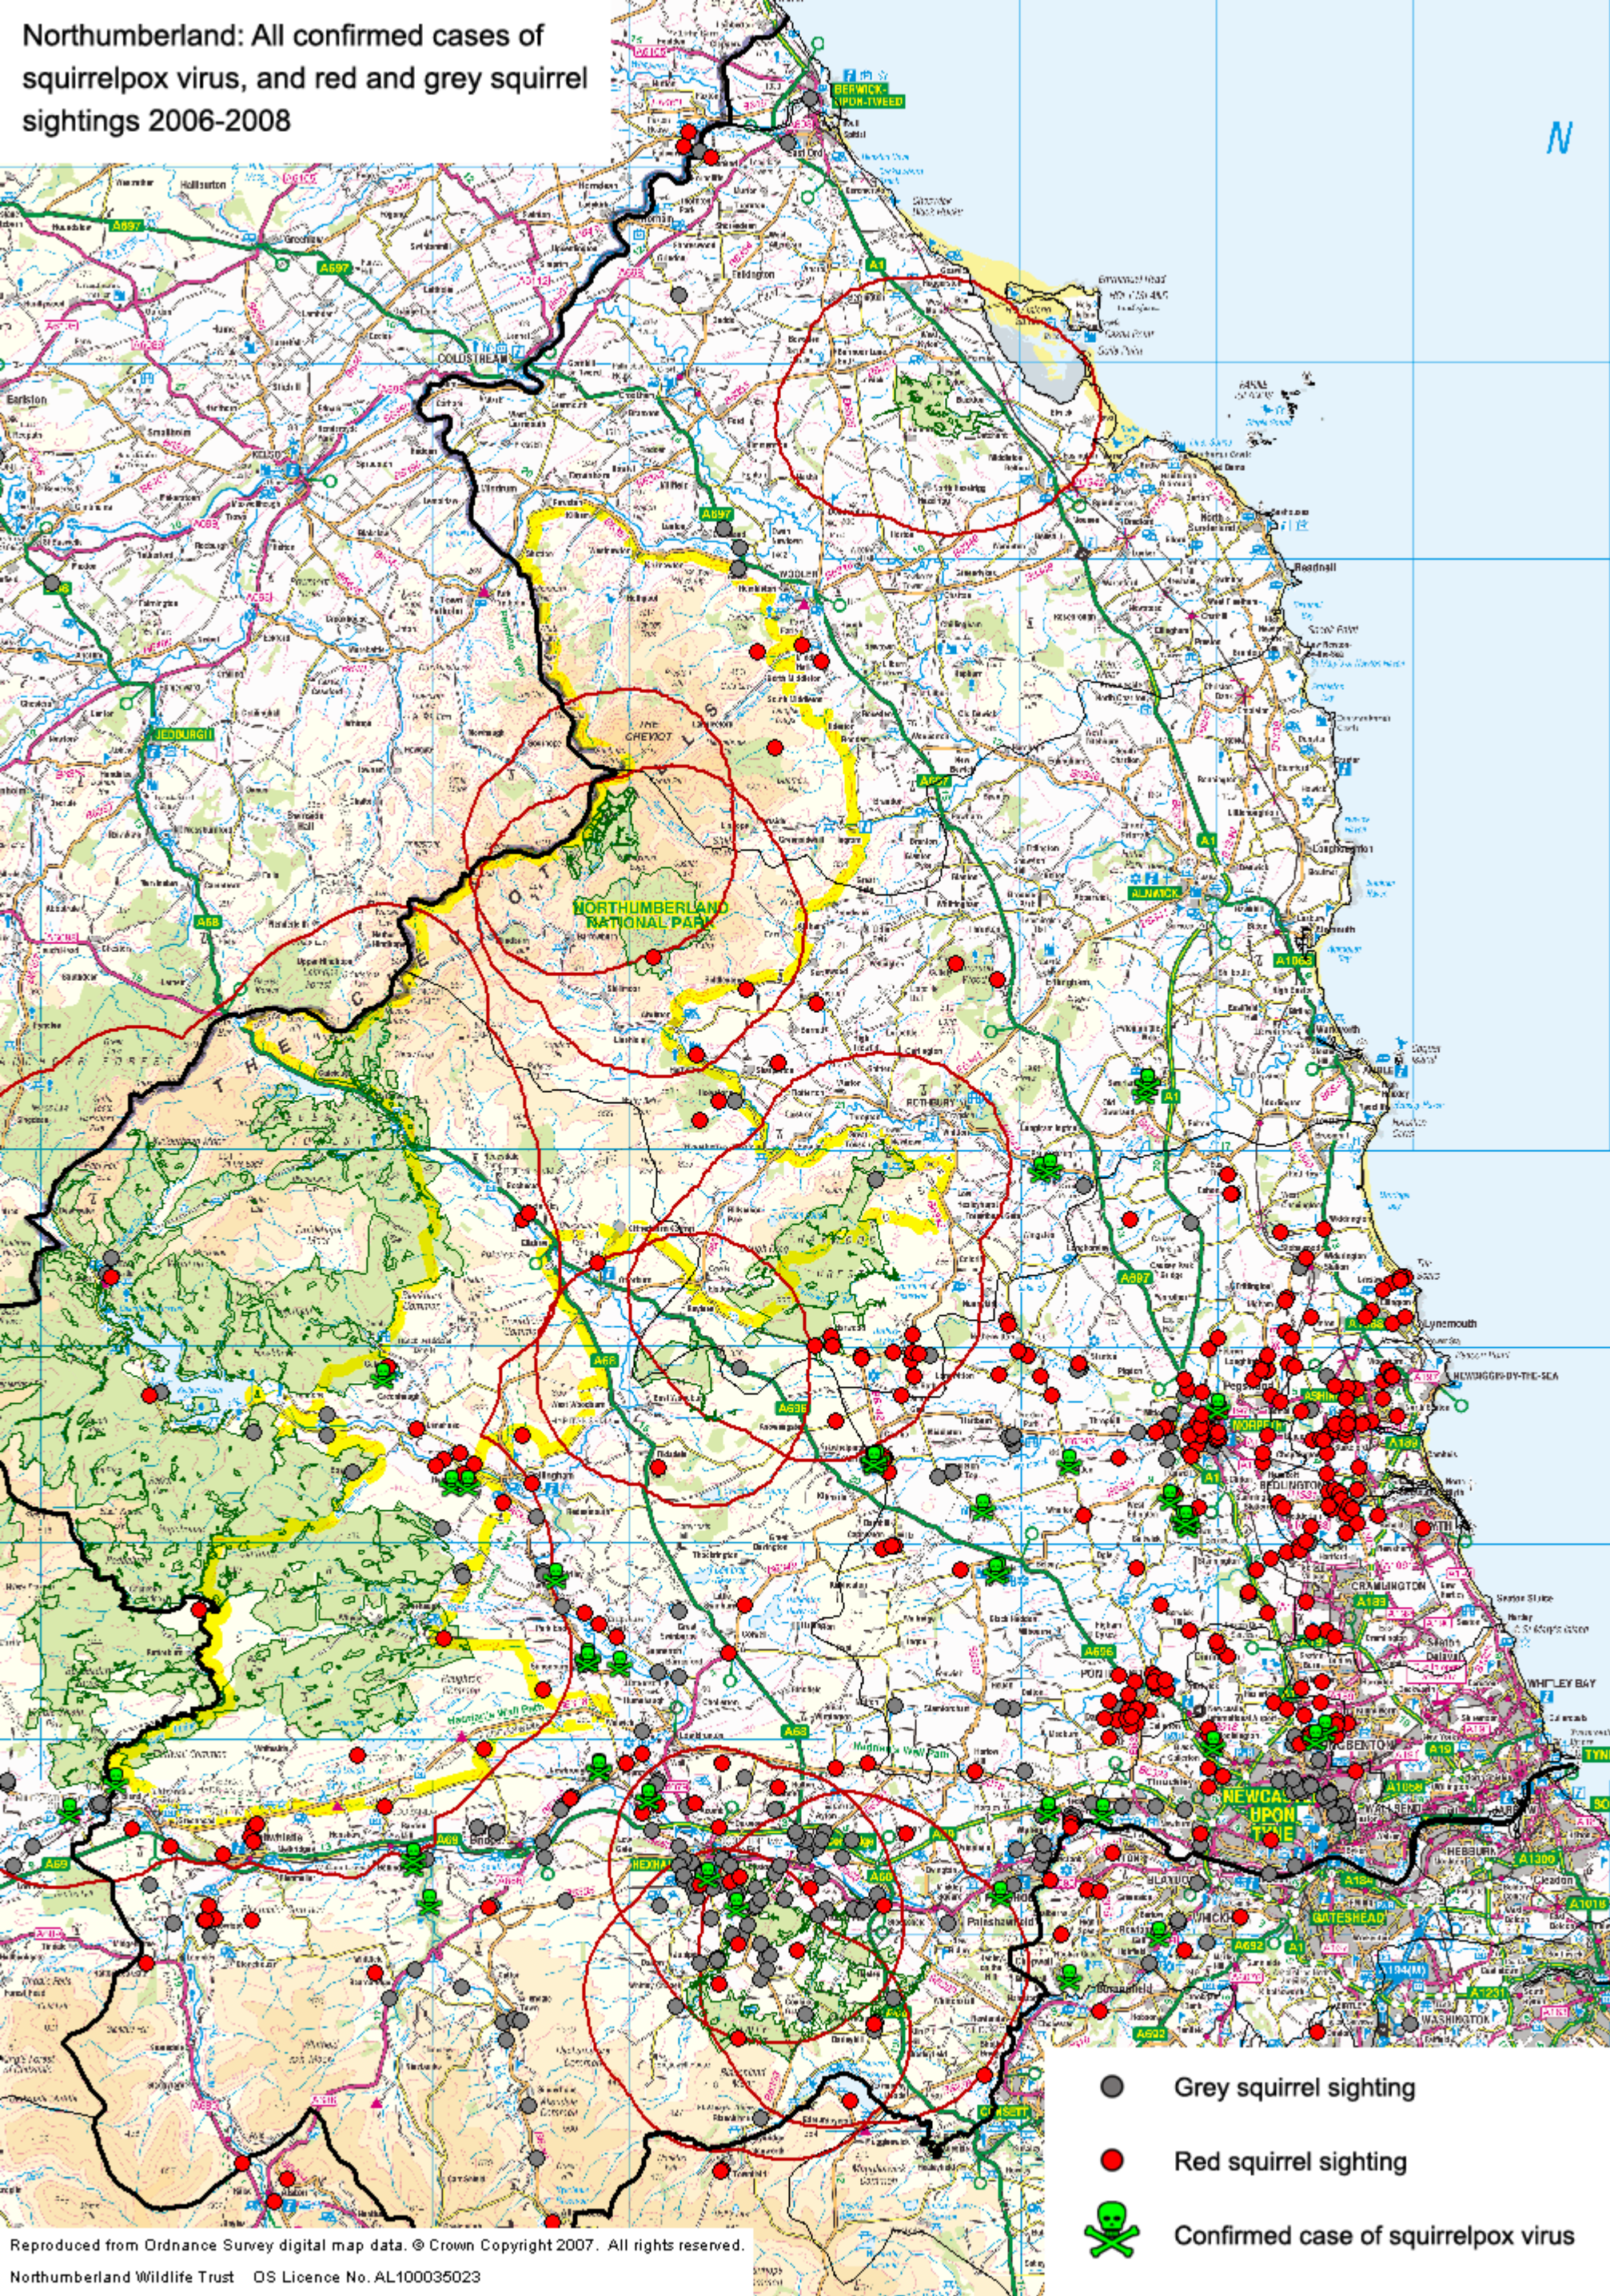

Northumberland: All confirmed cases of squirrelpox virus, and red and grey squirrel sightings 2006-2008

-  Grey squirrel sighting
-  Red squirrel sighting
-  Confirmed case of squirrelpox virus

Reproduced from Ordnance Survey digital map data. © Crown Copyright 2007. All rights reserved.